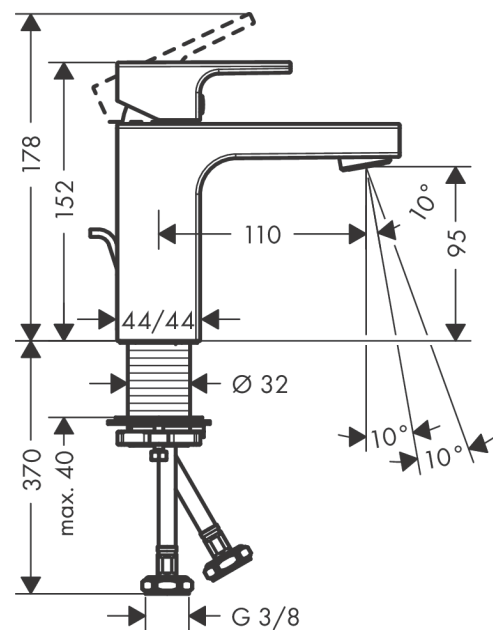

Vernis Shape

Single lever basin mixer 100 with metal pop-up waste set

Surfaces: **Chrome** Article Number: **71568000**

Description

product features

- consists of: single lever basin mixer, waste set
- ComfortZone 100
- projection 110 mm
- spray type: normal spray
- maximum flow rate at 3 bar: 5 l/min
- ceramic cartridge
- temperature limitation adjustable
- with isolated water conduction - without contact with nickel and lead
- suitable for continuous flow water heaters
- pop-up waste set G 1¼
- material waste set: metal
- connection type: G ¾ connections
- connection dimension: DN15

Technology

Product image

Scale drawing

Vernis Shape
Single lever basin mixer 100 with metal pop-up waste set
 Surfaces: **Chrome** Article Number: **71568000**

Flowchart

Vernis Shape
Single lever basin mixer 100 with metal pop-up waste set
 Surfaces: **Chrome** Article Number: **71568000**

Exploded Drawing

Year of production: >04/21

Vernis Shape**Single lever basin mixer 100 with metal pop-up waste set**Surfaces: **Chrome** Article Number: **71568000****Spare part list**

Year of production: >04/21

Pos.	Description	Article Number	Price	PU
1	handle	93684000	-	1
2	screw cover	96338000	-	1
3	flange	93680000	-	1
4	nut	93686000	-	1
5	cartridge, assy	97685000	-	1
6	locking screw for handle	95140000	-	1
7	seal	98865000	-	1
8	aerator swivelling M24x1 (5 l/min)	93834000	-	1
9	seal	93687000	-	1
10	fixing set (Ø 32)	13961000	-	1
11	lever collar	97548000	-	1
12	connection hose 450 mm M8x0,75 G3/8	97206000	-	1
13	O-ring 7x1,5	98422000	-	1
14	pull rod	93683000	-	1
a	pop up waste	94139000	-	1
b	fixation extension 35 mm	13898000	-	1