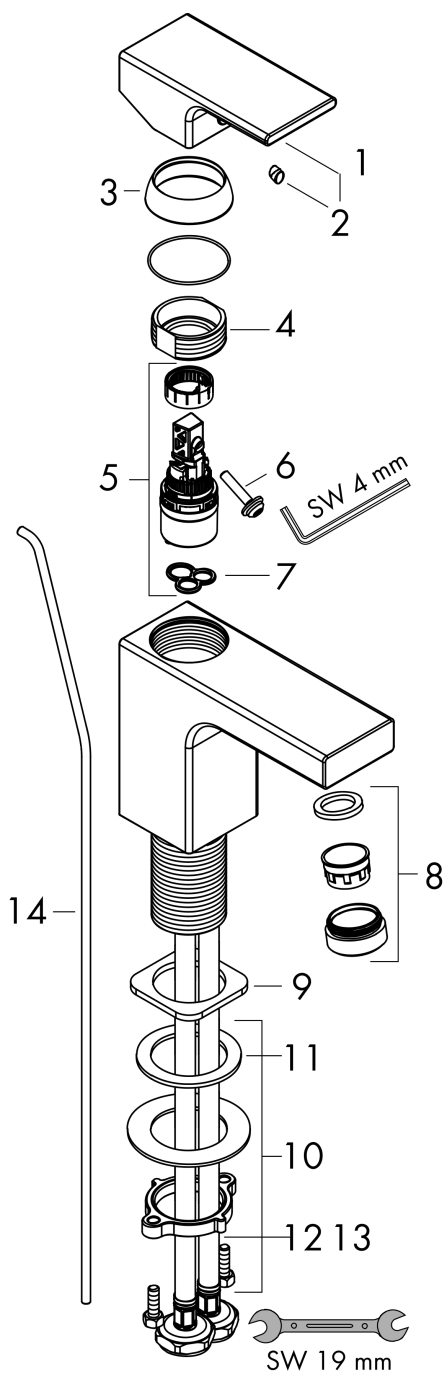

Vernis Shape

Single lever basin mixer 100 with metal pop-up waste set

Surfaces: **Chrome** Article Number: **71568000**

Description

product features

- consists of: single lever basin mixer, waste set
- ComfortZone 100
- projection 110 mm
- spray type: normal spray
- maximum flow rate at 3 bar: 5 l/min
- ceramic cartridge
- temperature limitation adjustable
- with isolated water conduction - without contact with nickel and lead
- suitable for continuous flow water heaters
- pop-up waste set G 1¼
- material waste set: metal
- connection type: G ¾ connections
- connection dimension: DN15

Technology

Product image

Scale drawing

Vernis Shape
Single lever basin mixer 100 with metal pop-up waste set
 Surfaces: **Chrome** Article Number: **71568000**

Flowchart

Vernis Shape
Single lever basin mixer 100 with metal pop-up waste set
 Surfaces: **Chrome** Article Number: **71568000**

Exploded Drawing

Year of production: >04/21

Vernis Shape**Single lever basin mixer 100 with metal pop-up waste set**Surfaces: **Chrome** Article Number: **71568000****Spare part list**

Year of production: >04/21

Pos.	Description	Article Number	Price	PU
1	handle	93684000	-	1
2	screw cover	96338000	-	1
3	flange	93680000	-	1
4	nut	93686000	-	1
5	cartridge, assy	97685000	-	1
6	locking screw for handle	95140000	-	1
7	seal	98865000	-	1
8	aerator swivelling M24x1 (5 l/min)	93834000	-	1
9	seal	93687000	-	1
10	fixing set (Ø 32)	13961000	-	1
11	lever collar	97548000	-	1
12	connection hose 450 mm M8x0,75 G3/8	97206000	-	1
13	O-ring 7x1,5	98422000	-	1
14	pull rod	93683000	-	1
a	pop up waste	94139000	-	1
b	fixation extension 35 mm	13898000	-	1