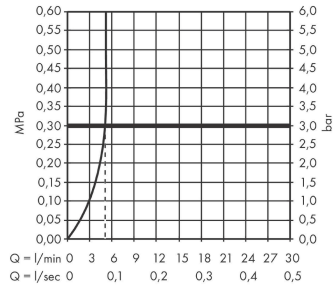

Vernis Shape

Single lever basin mixer 100 with metal pop-up waste set

Surfaces: **Chrome** Article Number: **71568000**

Description

product features

- consists of: single lever basin mixer, waste set
- ComfortZone 100
- projection 110 mm
- spray type: normal spray
- maximum flow rate at 3 bar: 5 l/min
- ceramic cartridge
- temperature limitation adjustable
- with isolated water conduction - without contact with nickel and lead
- suitable for continuous flow water heaters
- pop-up waste set G 1¼
- material waste set: metal
- connection type: G ¾ connections
- connection dimension: DN15

Technology

Product image

Scale drawing

Vernis Shape
Single lever basin mixer 100 with metal pop-up waste set
 Surfaces: **Chrome** Article Number: **71568000**

Flowchart

Vernis Shape
Single lever basin mixer 100 with metal pop-up waste set
 Surfaces: **Chrome** Article Number: **71568000**